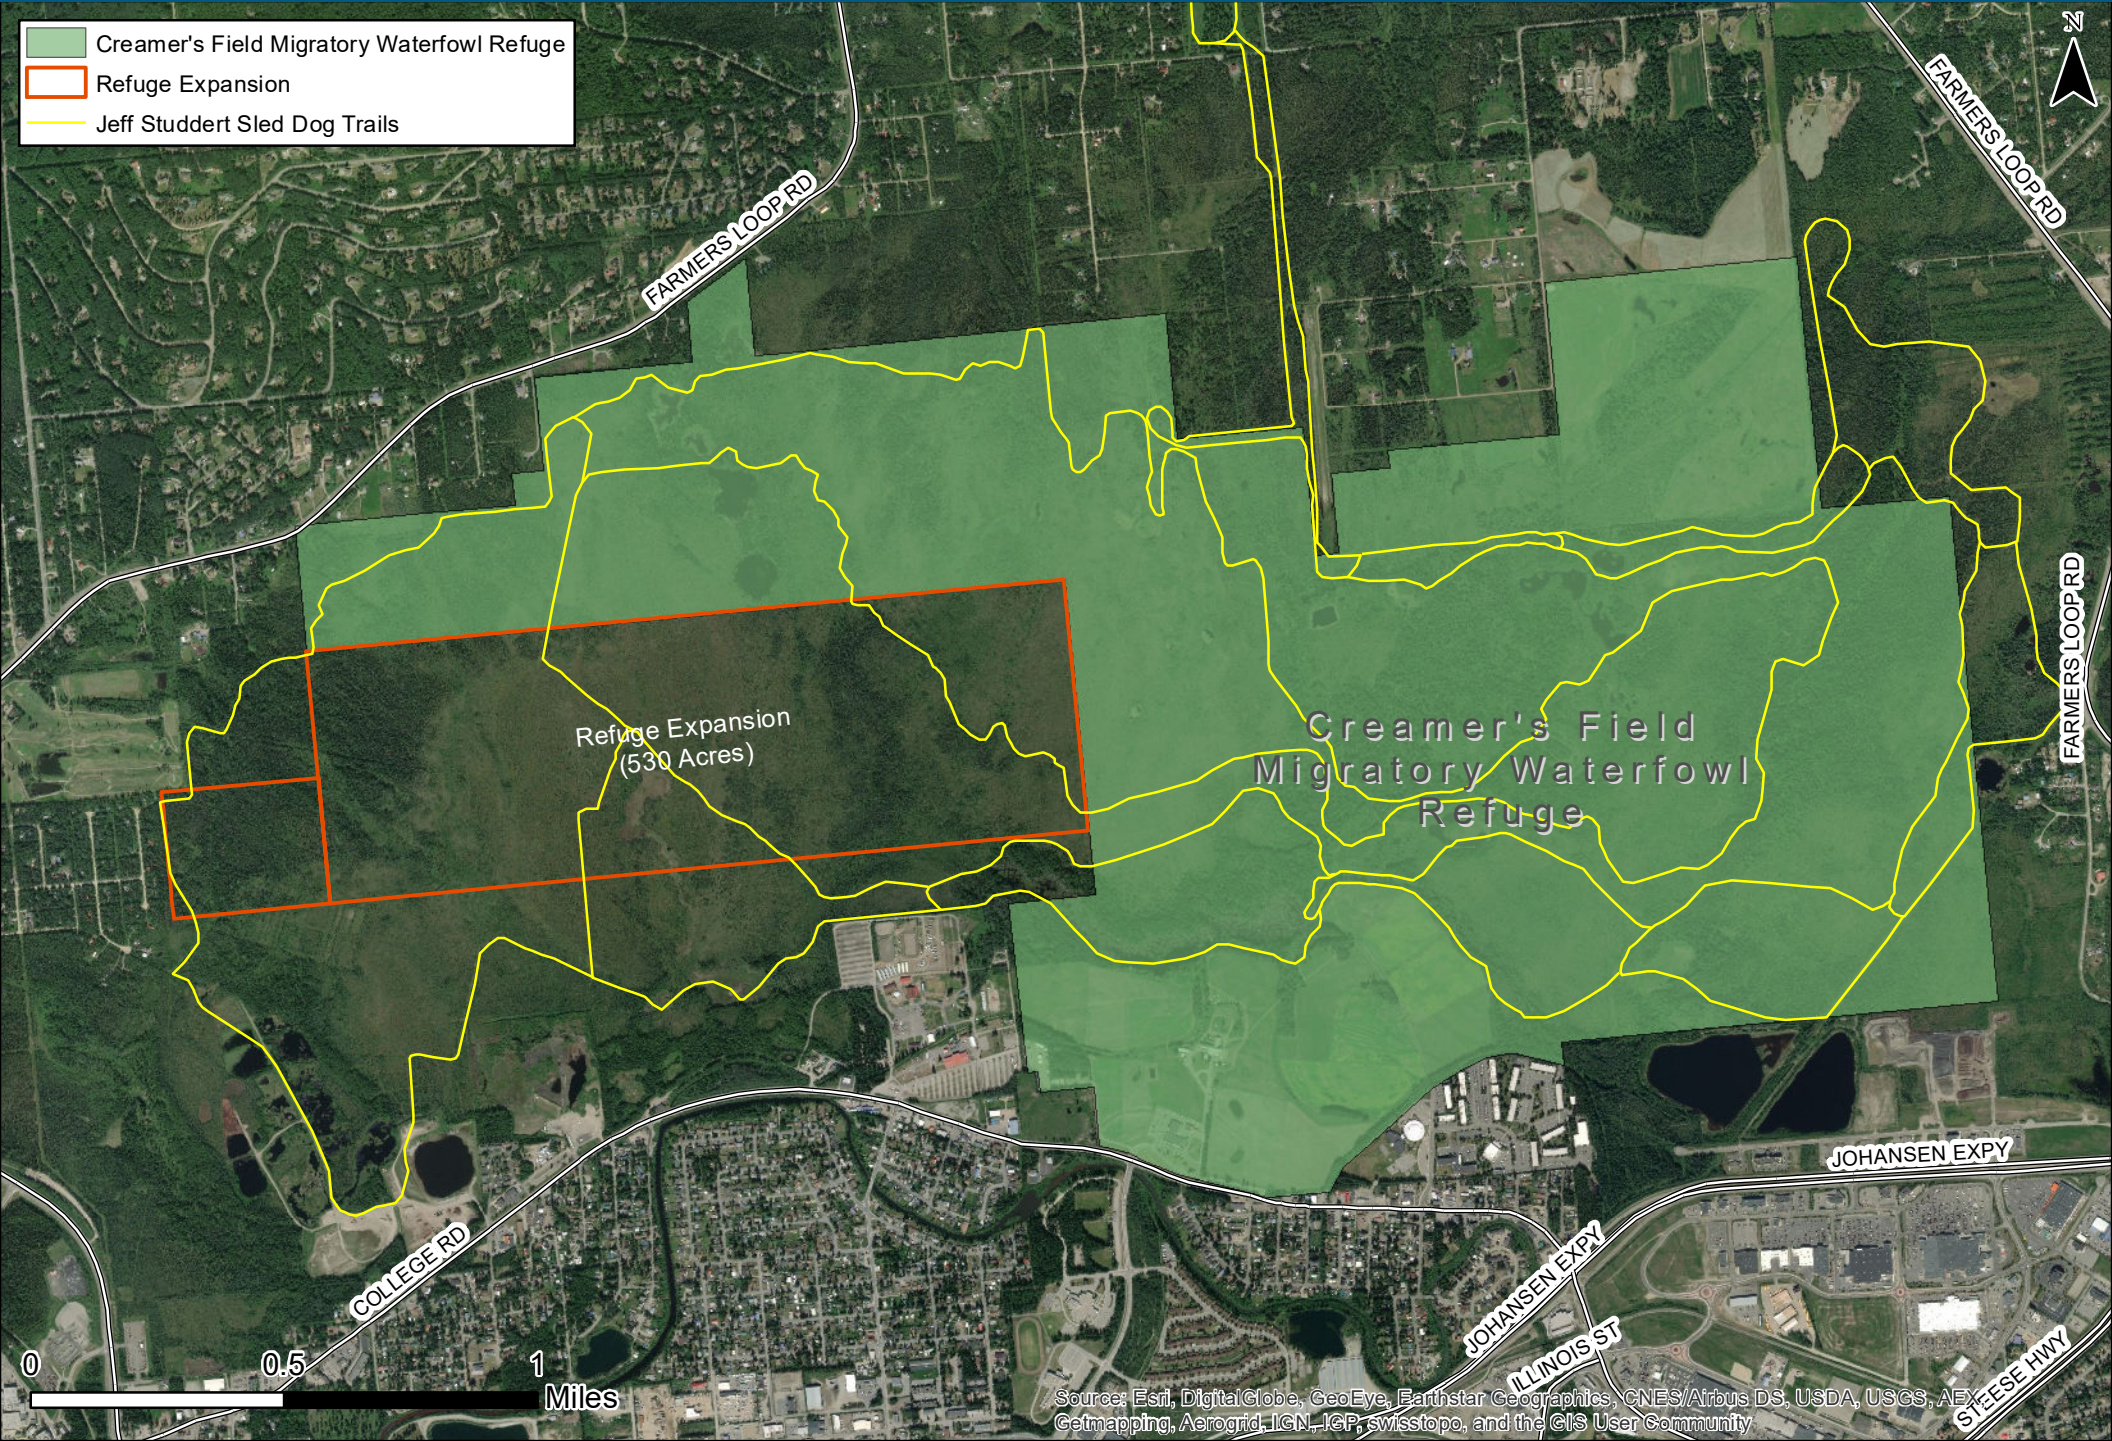

# Creamer's Field Migratory Waterfowl Refuge Fairbanks, AK

THE  
CONSERVATION FUND

- Creamer's Field Migratory Waterfowl Refuge
- Refuge Expansion
- Jeff Studdert Sled Dog Trails

Source: Esri, DigitalGlobe, GeoEye, Earthstar Geographics, CNES/Airbus DS, USDA, USGS, AeroGRID, IGN, IGP, swisstopo, and the GIS User Community