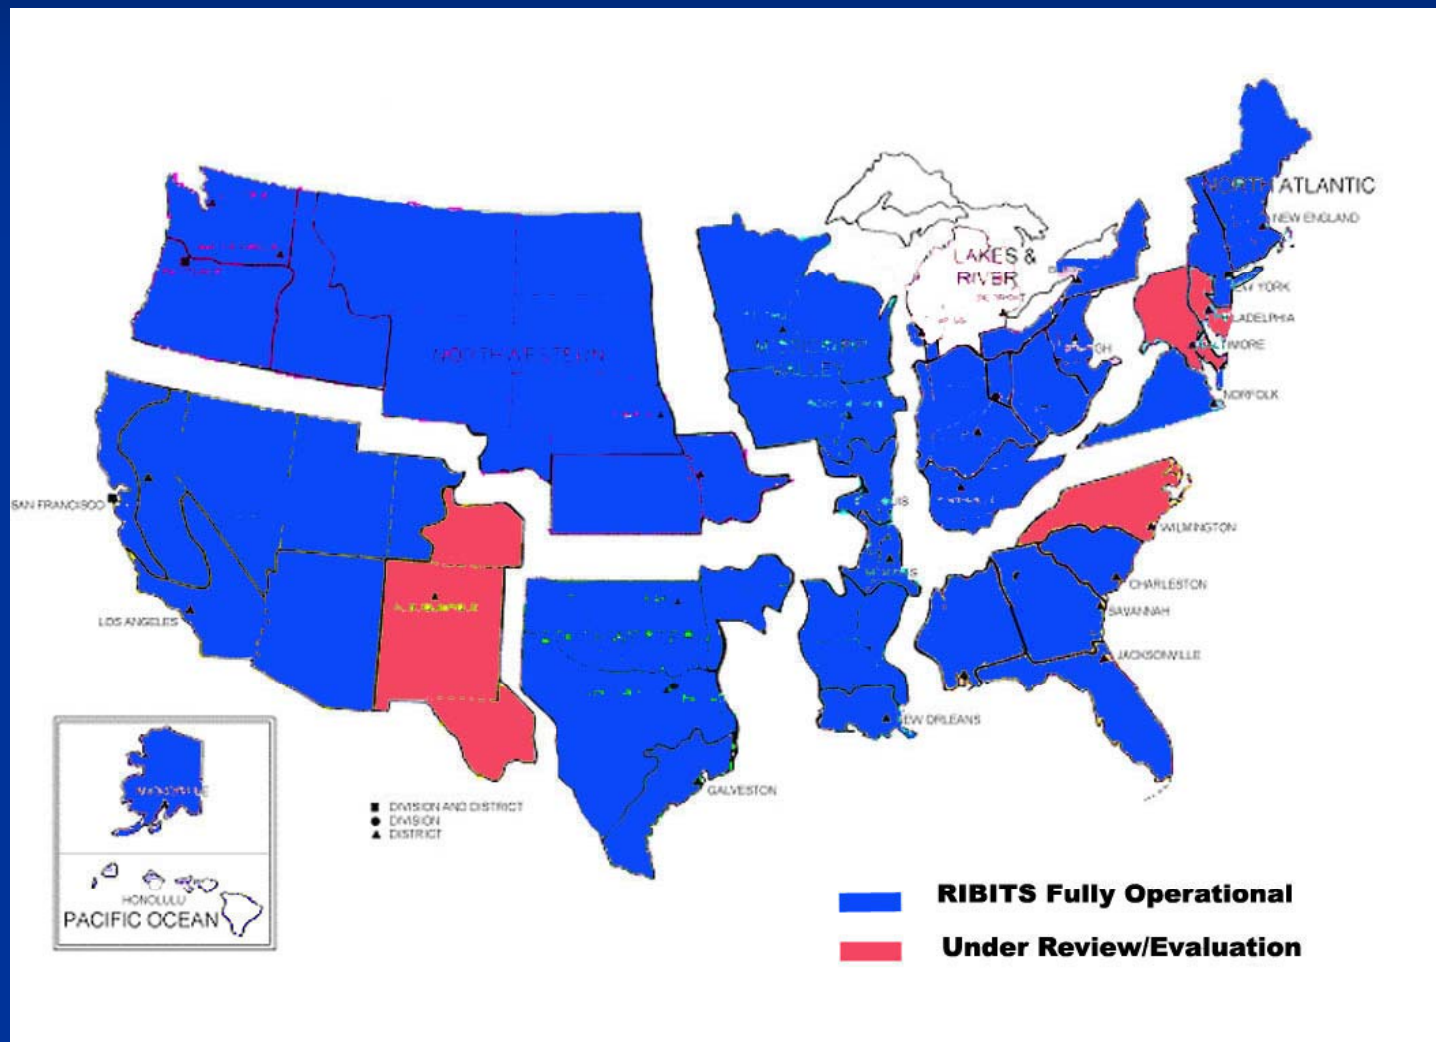

LOGIN

USACE District: ALL DISTRICTS

State: ALL STATES

USFWS Field Office: ALL OFFICES

Feedback

News

- Plug-in Information
- Security Certificates

Map Results

Status of Implementation

Status of Implementation

Approved Bank Sites in RIBITS

Status cont.

1,421 Bank sites loaded including:

- 67% operational
- 17% pending
- 11% sold out
- 2% suspended
- 3% terminated