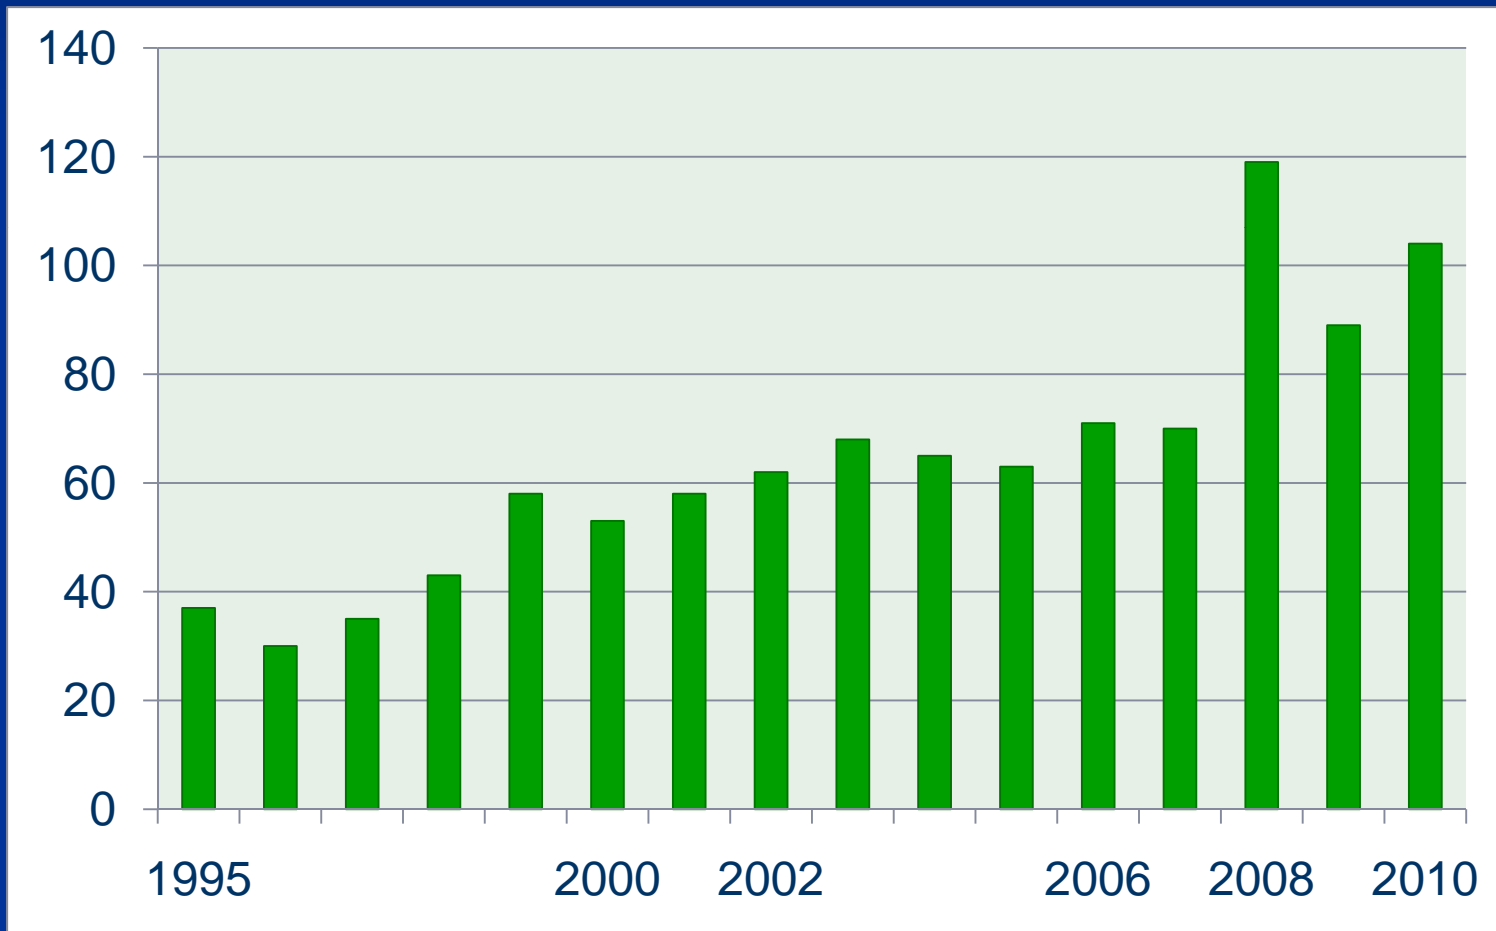

Annual Approval of Bank Sites