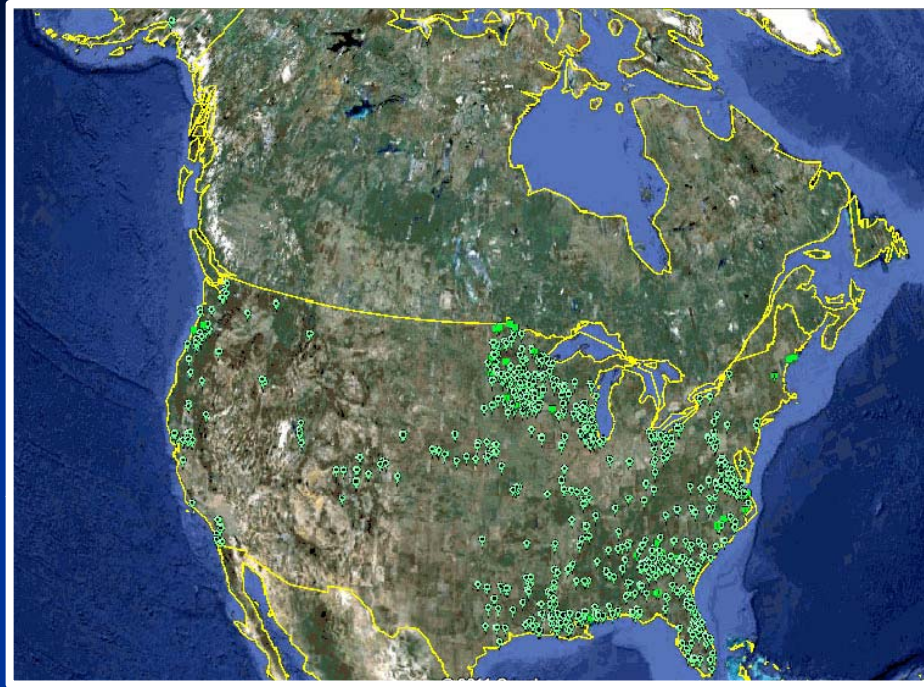

Status of Implementation

Status of Implementation

Approved Bank Sites in RIBITS

Status cont.

1,421 Bank sites loaded including:

- 67% operational
- 17% pending
- 11% sold out
- 2% suspended
- 3% terminated

Distribution of sites

Banks with Stream
Credits

Banks with Wetland
Credits

Annual Approval of Bank Sites

Numbers of credit withdrawals (transactions)

Operational Bank Sites

	% of bank sites	% of bank acreage	Ave Size (ac)
Lakes & Rivers	9%	3%	163
Mississippi Valley	40	18	194
North Atlantic	12	7	229
South Atlantic	22	55	1,101
Northwest	7	1	100
Southwest	2	8	1,456
Pacific Ocean	0.1	0.2	457
South Pacific	7	8	533

Conserved Bank Lands

	Operational	Sold-Out	Total
Lakes & Rivers	12,982	2,666	15,648
Mississippi Valley	60,131	30,616	90,747
North Atlantic	17,513	1,014	18,527
Northwest	6,101	124	6,225
Pacific Ocean	915	0	915
South Atlantic	237,465	2,701	240,166
South Pacific	26,004	5,520	31,524
Southwest	48,151	724	48,875
	409,263	43,365	452,628