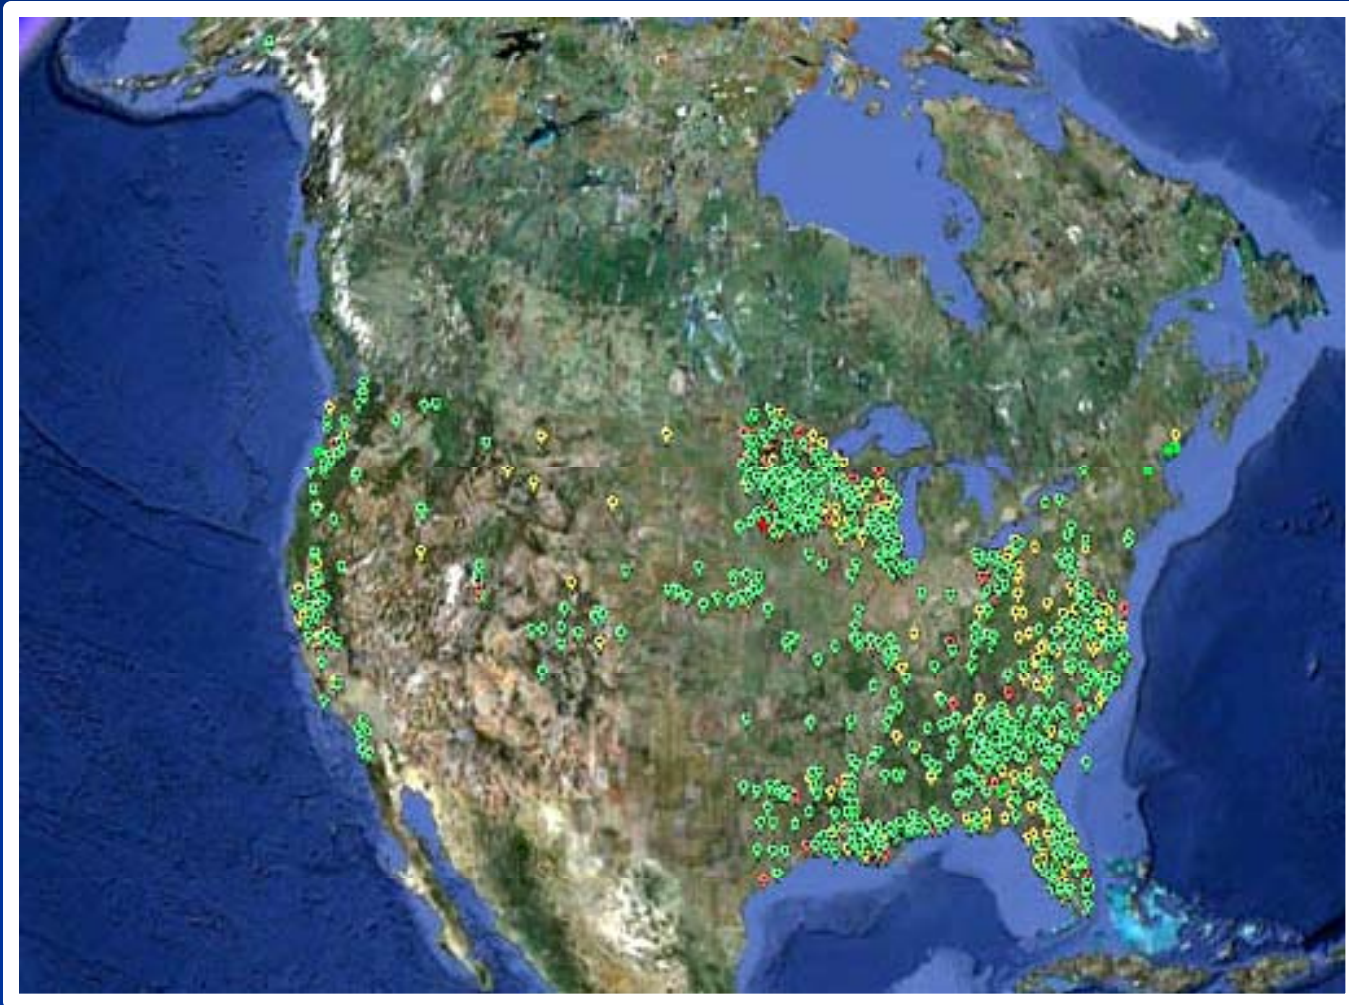

Status of Implementation

Status of Implementation

Approved Bank Sites in RIBITS

Status cont.

1,421 Bank sites loaded including:

- 67% operational
- 17% pending
- 11% sold out
- 2% suspended
- 3% terminated

Distribution of sites

Banks with Stream
Credits

Banks with Wetland
Credits

Annual Approval of Bank Sites

Numbers of credit withdrawals (transactions)

Operational Bank Sites

	% of bank sites	% of bank acreage	Ave Size (ac)
Lakes & Rivers	9%	3%	163
Mississippi Valley	40	18	194
North Atlantic	12	7	229
South Atlantic	22	55	1,101
Northwest	7	1	100
Southwest	2	8	1,456
Pacific Ocean	0.1	0.2	457
South Pacific	7	8	533