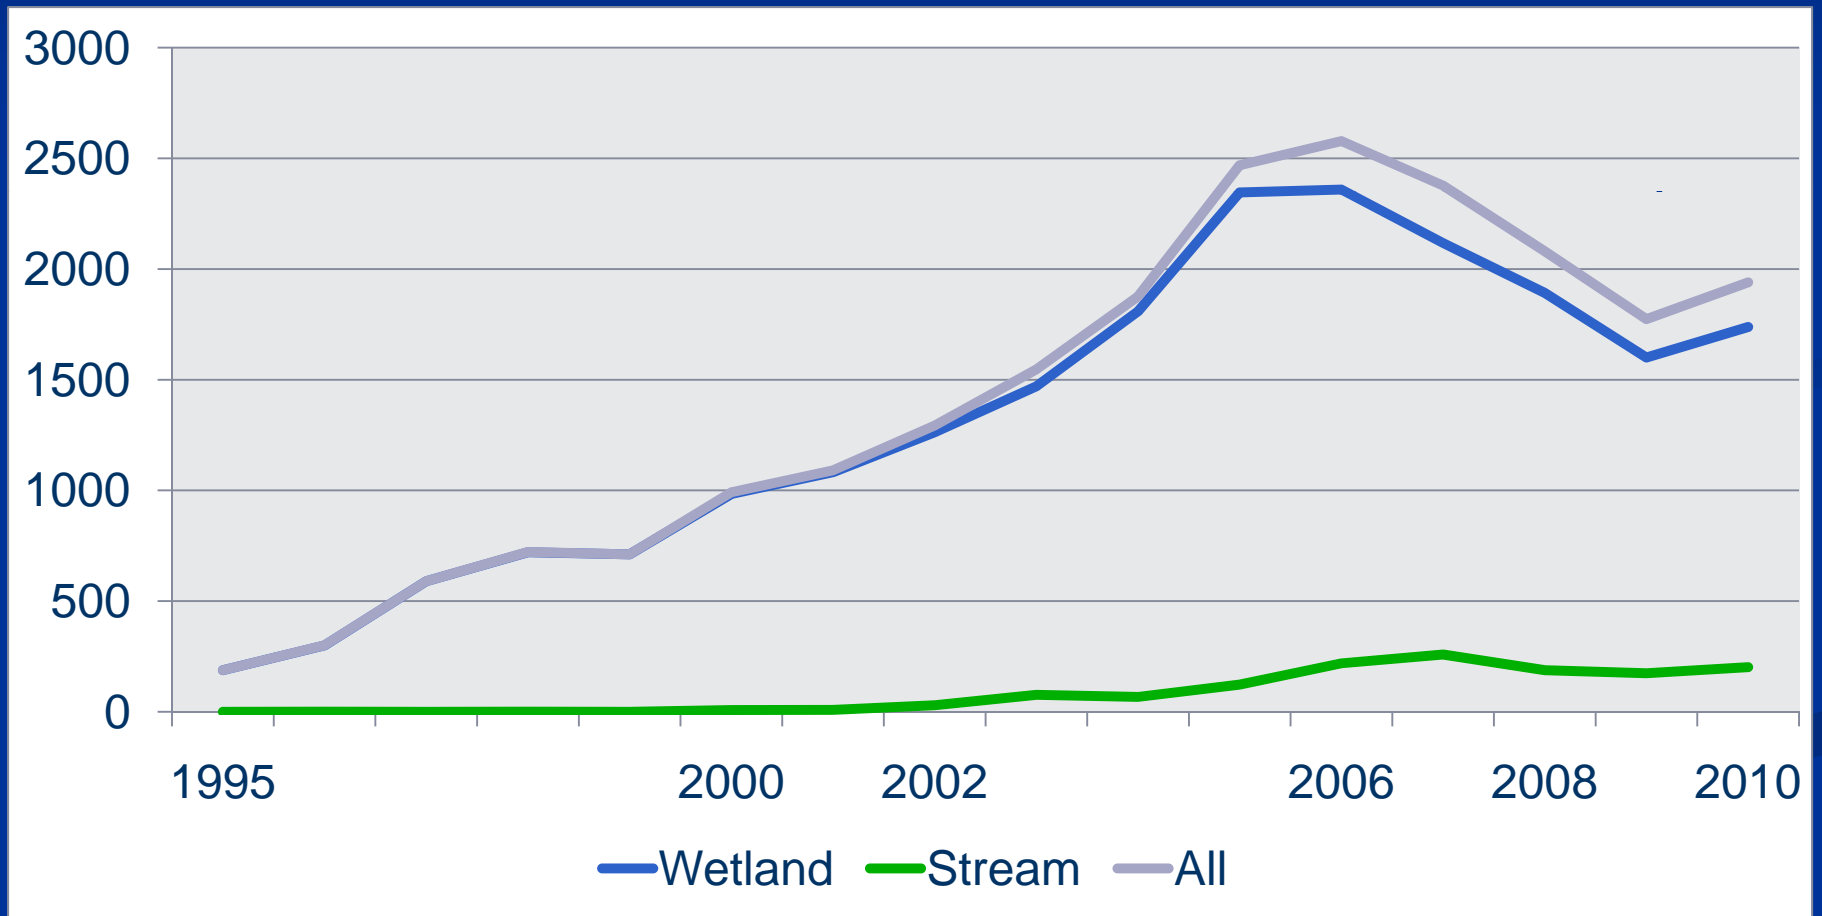

Distribution of sites

Banks with Stream
Credits

Banks with Wetland
Credits

Annual Approval of Bank Sites

Numbers of credit withdrawals (transactions)

Operational Bank Sites

	% of bank sites	% of bank acreage	Ave Size (ac)
Lakes & Rivers	9%	3%	163
Mississippi Valley	40	18	194
North Atlantic	12	7	229
South Atlantic	22	55	1,101
Northwest	7	1	100
Southwest	2	8	1,456
Pacific Ocean	0.1	0.2	457
South Pacific	7	8	533