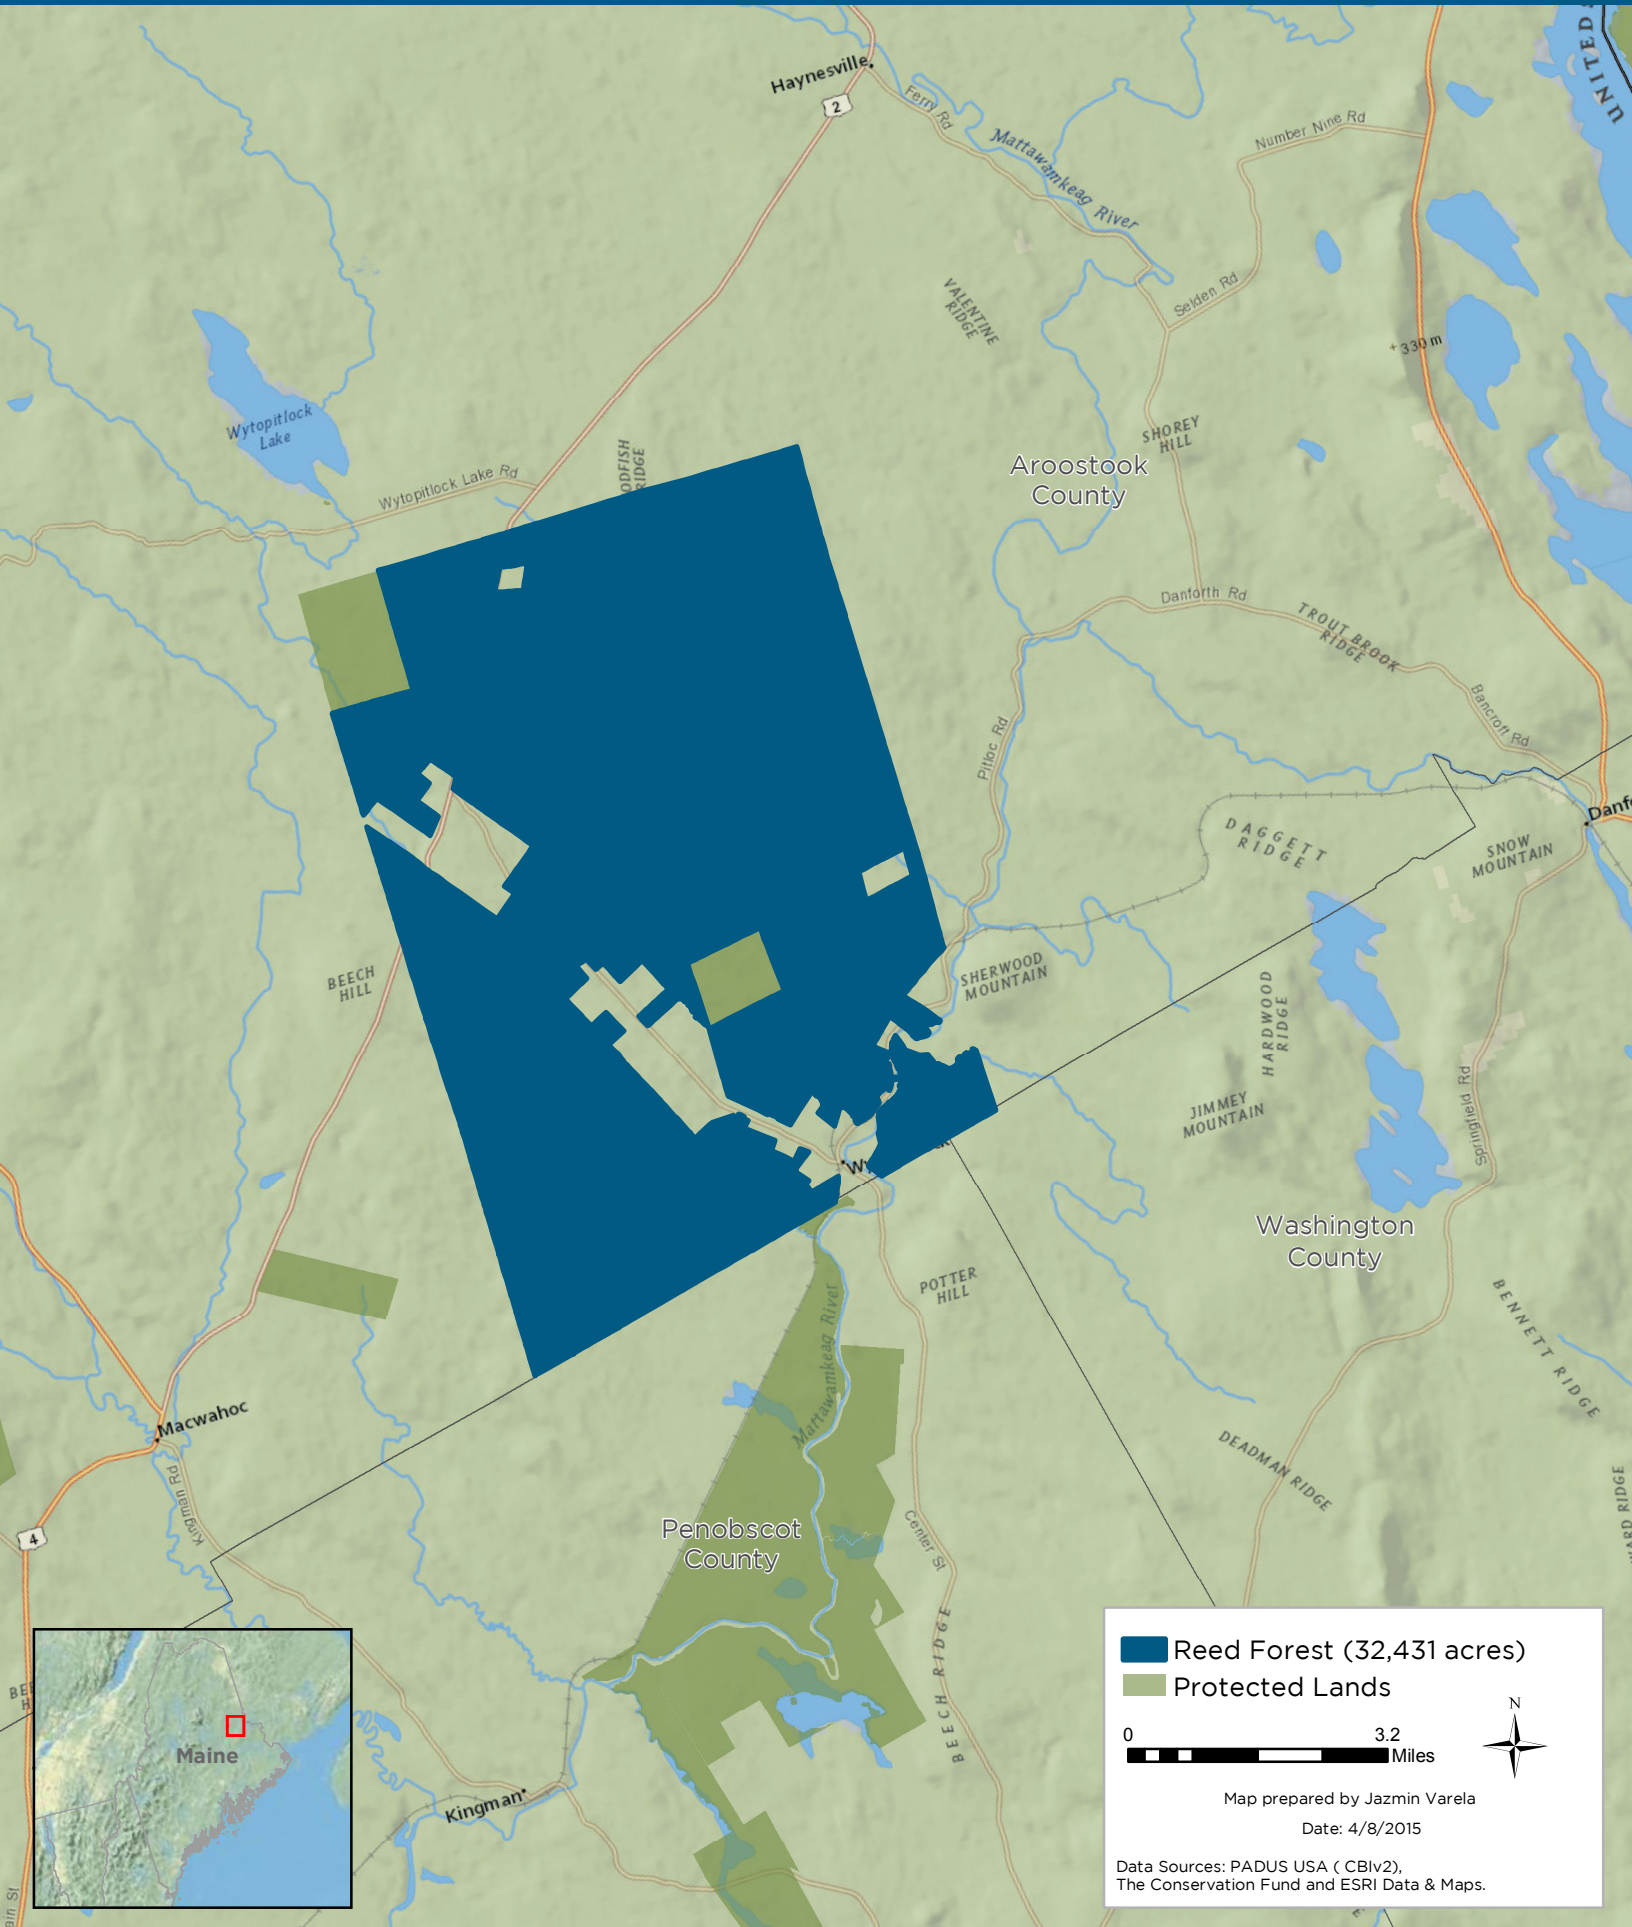

# Reed Forest, ME

THE  
CONSERVATION FUND

**Reed Forest (32,431 acres)**  
**Protected Lands**

0 3.2 Miles

Map prepared by Jazmin Varela  
Date: 4/8/2015

Data Sources: PADUS USA ( CBIV2),  
The Conservation Fund and ESRI Data & Maps.